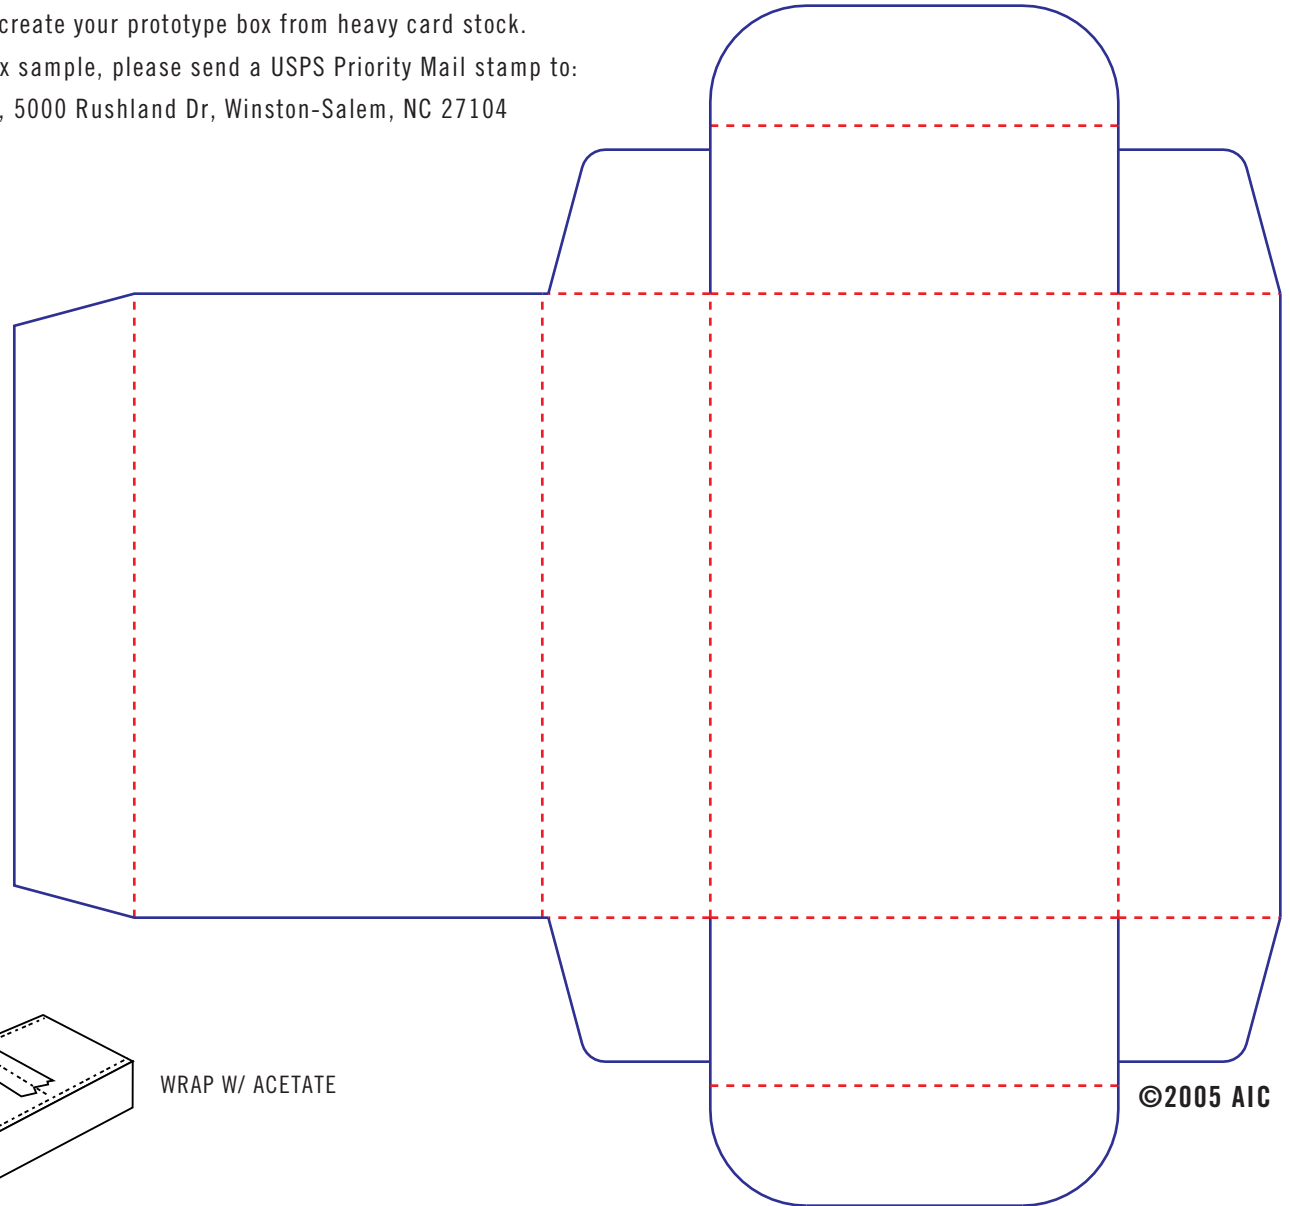

WRAP W/ ACETATE